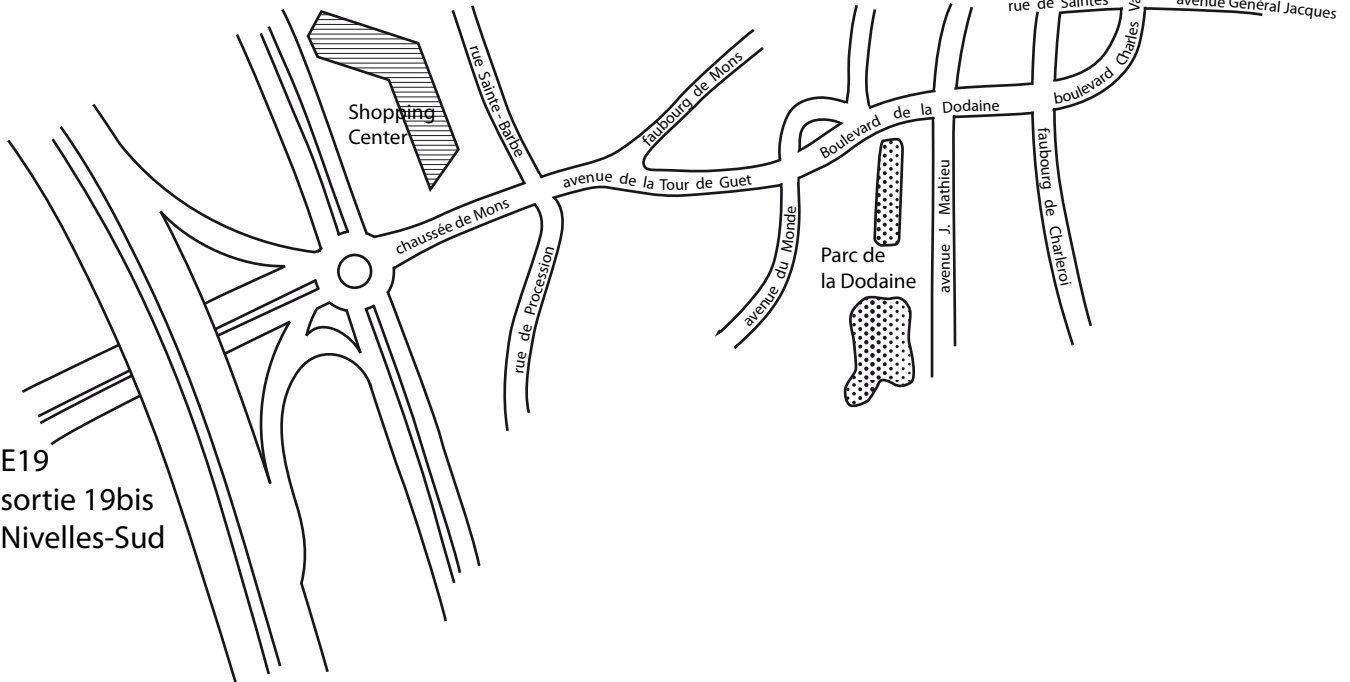

E19
sortie 19bis
Nivelles-Sud